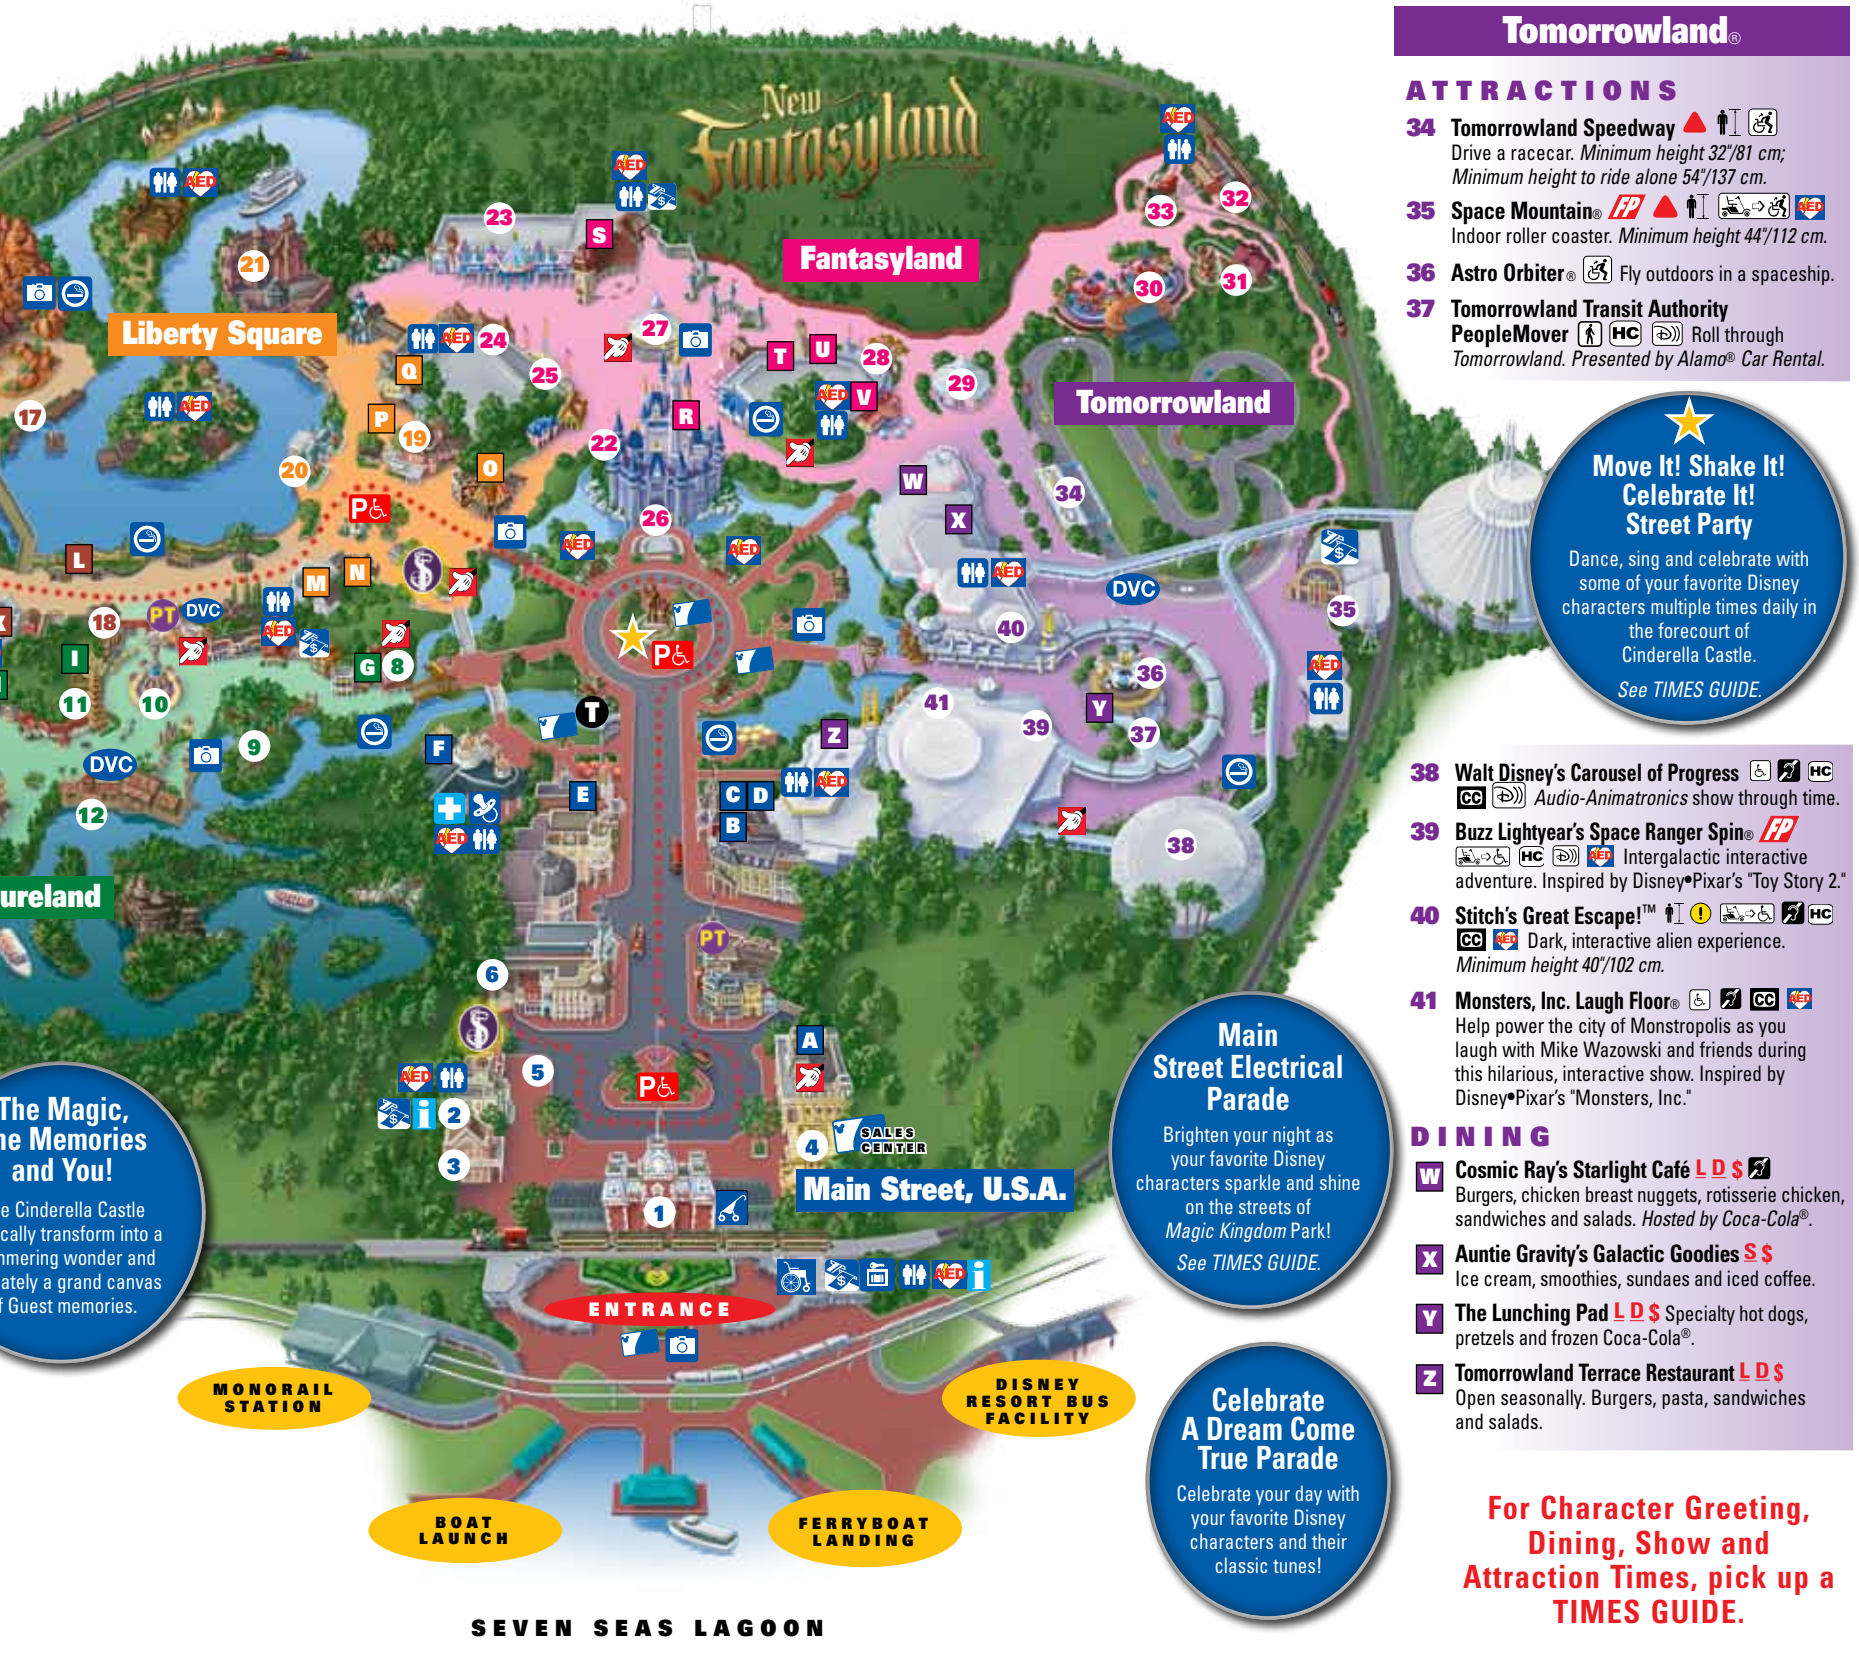

DINING

- **R Cinderella's Royal Table** B L D $$$ American cuisine. Characters at breakfast, lunch and dinner.
- **S Pinocchio Village Haus** LD$ Pizza, pasta, chicken breast nuggets and salads.
- **T The Friar's Nook** LD$ Open seasonally. Chicken baskets, hot dogs, freshly made potato chips and frozen beverages.
- **U Storybook Treats** $$ Ice cream.
- **V Cheshire Cafe** $$ Iced coffee, frozen lemonade and snacks. Hosted by Minute Maid®.

Wishes nighttime spectacular

See the skies of the Magic Kingdom light up with this nightly fireworks extravaganza that can be seen throughout the entire Park!

See **TIMES GUIDE**.

Liberty Square

Frontierland

Adventureland

The Magic, The Memories and You!

See Cinderella Castle magically transform into a shimmering wonder and ultimately a grand canvas of Guest memories.

Sorcerers of the Magic Kingdom

Interactive Trading Card Adventure

Become a sorcerer's apprentice! Merlin the Magician will teach you to cast magic spells. Then you'll be off to find Merlin's magic portals and defend Magic Kingdom® Park from an army of Disney villains.

Tomorrowland®

1. ### ATTRACTIONS
1. **Tomorrowland Speedway** Drive a racecar. Minimum height 32"/81 cm; Minimum height to ride alone 54"/137 cm.
  2. **Space Mountain** Indoor roller coaster. Minimum height 44"/112 cm.
  3. **Astro Orbiter** Fly outdoors in a spaceship.
  4. **Tomorrowland Transit Authority PeopleMover** Roll through Tomorrowland. Presented by Alamo® Car Rental.

Move It! Shake It! Celebrate! Street Party

Dance, sing and celebrate with some of your favorite Disney characters multiple times daily in the forecourt of Cinderella Castle.

See **TIMES GUIDE**.

1. **Walt Disney's Carousel of Progress** Audio-Animatronics show through time.
2. **Buzz Lightyear's Space Ranger Spin** Intergalactic interactive adventure. Inspired by Disney•Pixar's "Toy Story 2."
3. **Stitch's Great Escape!** Dark, interactive alien experience. Minimum height 40"/102 cm.
4. **Monsters, Inc. Laugh Floor** Help power the city of Monstropolis as you laugh with Mike Wazowski and friends during this hilarious, interactive show. Inspired by Disney•Pixar's "Monsters, Inc."

DINING

- **W Cosmic Ray's Starlight Café** LD$ Burgers, chicken breast nuggets, rotisserie chicken, sandwiches and salads. Hosted by Coca-Cola®.
- **X Auntie Gravity's Galactic Goodies** $$ Ice cream, smoothies, sundaes and iced coffee.
- **Y The Lunching Pad** LD$ Specialty hot dogs, pretzels and frozen Coca-Cola®.
- **Z Tomorrowland Terrace Restaurant** LD$ Open seasonally. Burgers, pasta, sandwiches and salads.

Main Street Electrical Parade

Brighten your night as your favorite Disney characters sparkle and shine on the streets of Magic Kingdom Park!

See **TIMES GUIDE**.

Celebrate A Dream Come True Parade

Celebrate your day with your favorite Disney characters and their classic tunes!

For Character Greeting, Dining, Show and Attraction Times, pick up a **TIMES GUIDE**.